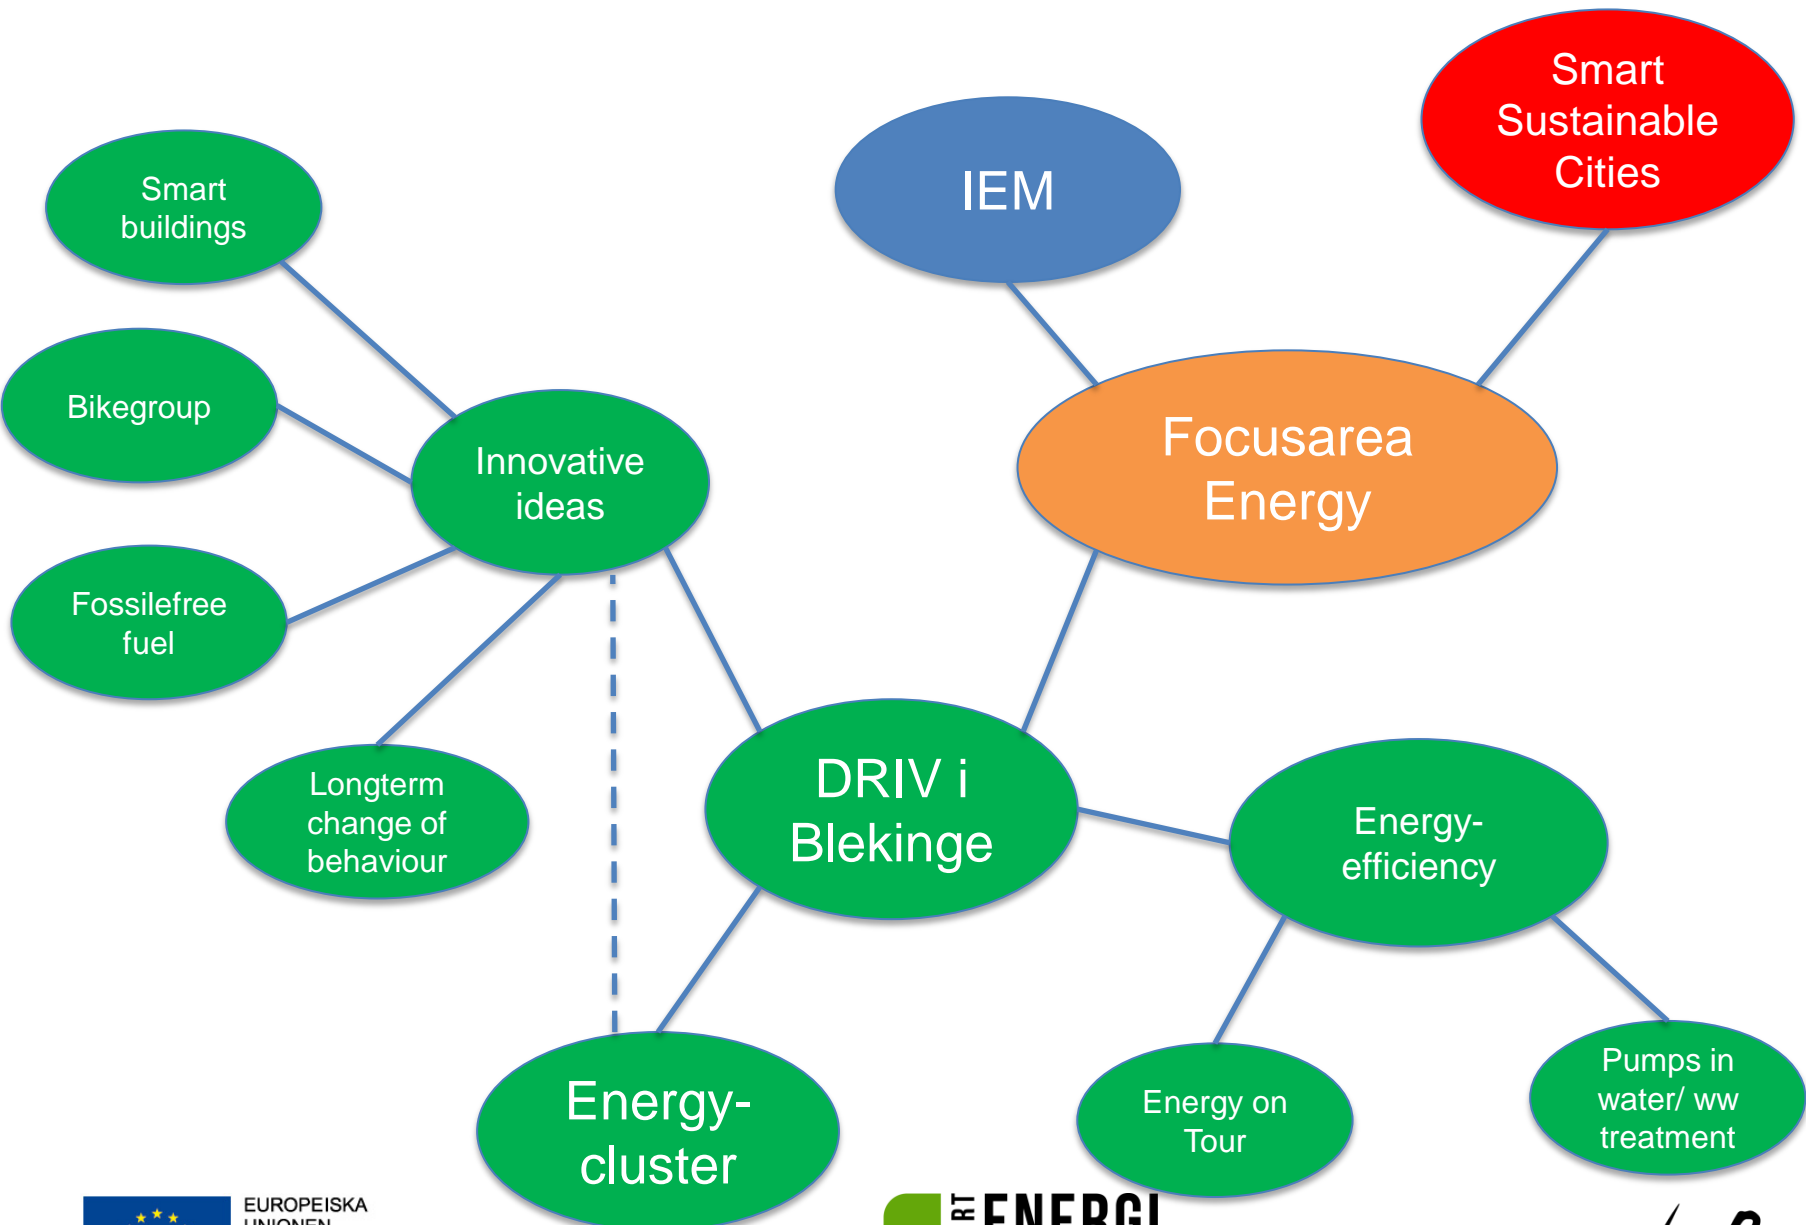

Sustainability: Social, Ecology and Economy

# NetPort Energycluster model of collaboration

---

# NetPort Energy Cluster

---

## Vision for the Energy Cluster in 2020:

The cluster is an nationally and internationally known and respected innovation arena for development within the Energy Area