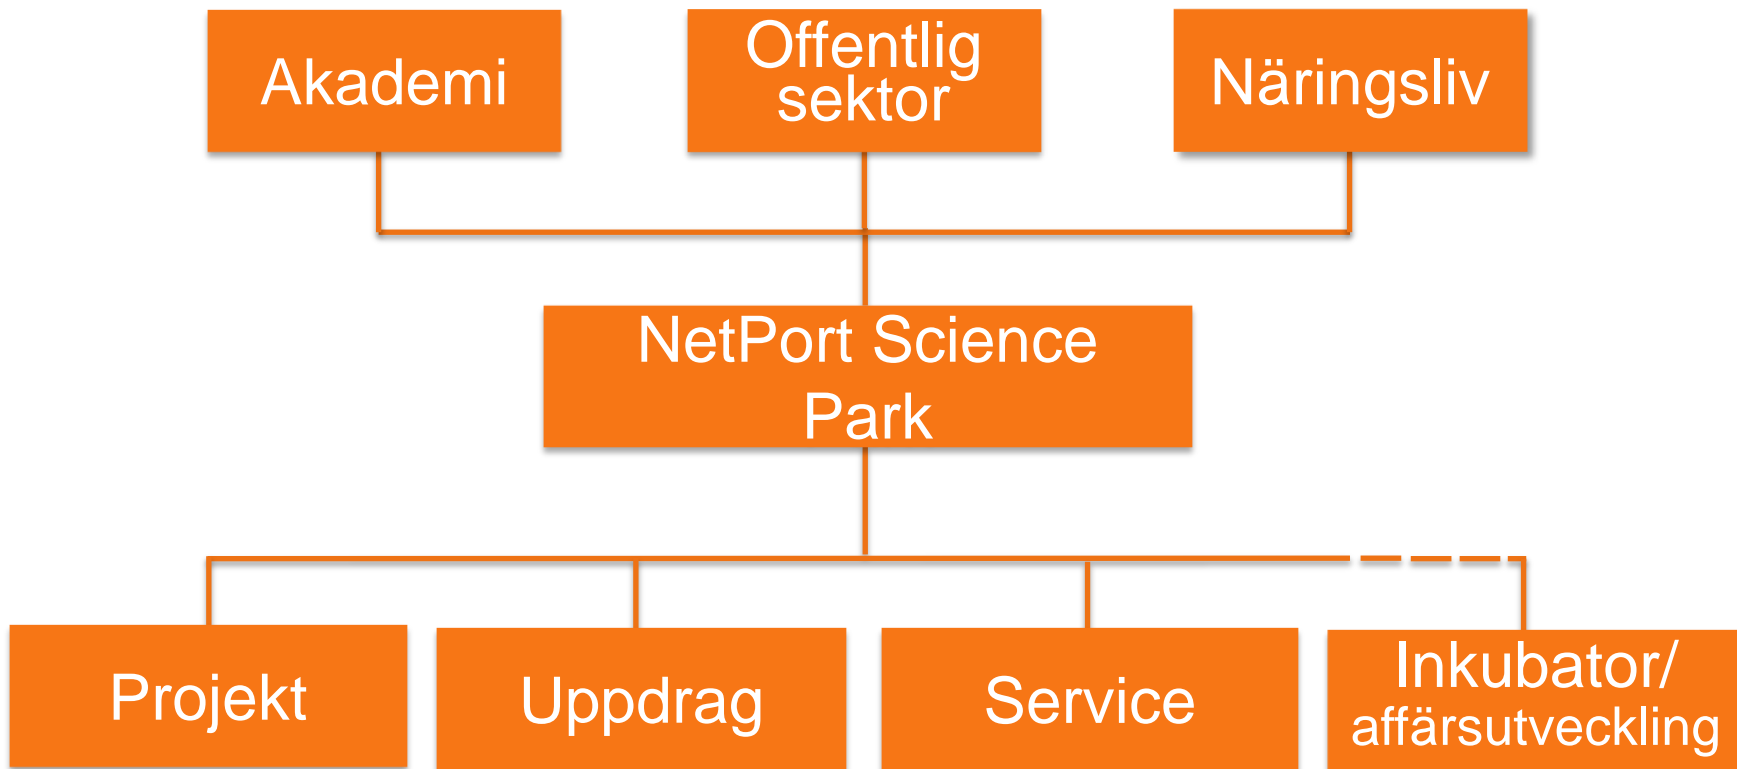

# What do we do?

---

NetPort Science Park is a Triple Helix organisation, that through collaboration between business, academy and public sector, contributes to a sustainable economic growth and development of society

# NetPort as a Triple Helix Organisation

---

EUROPEISKA  
UNIONEN  
Europeiska  
regionala  
utvecklingsfonden