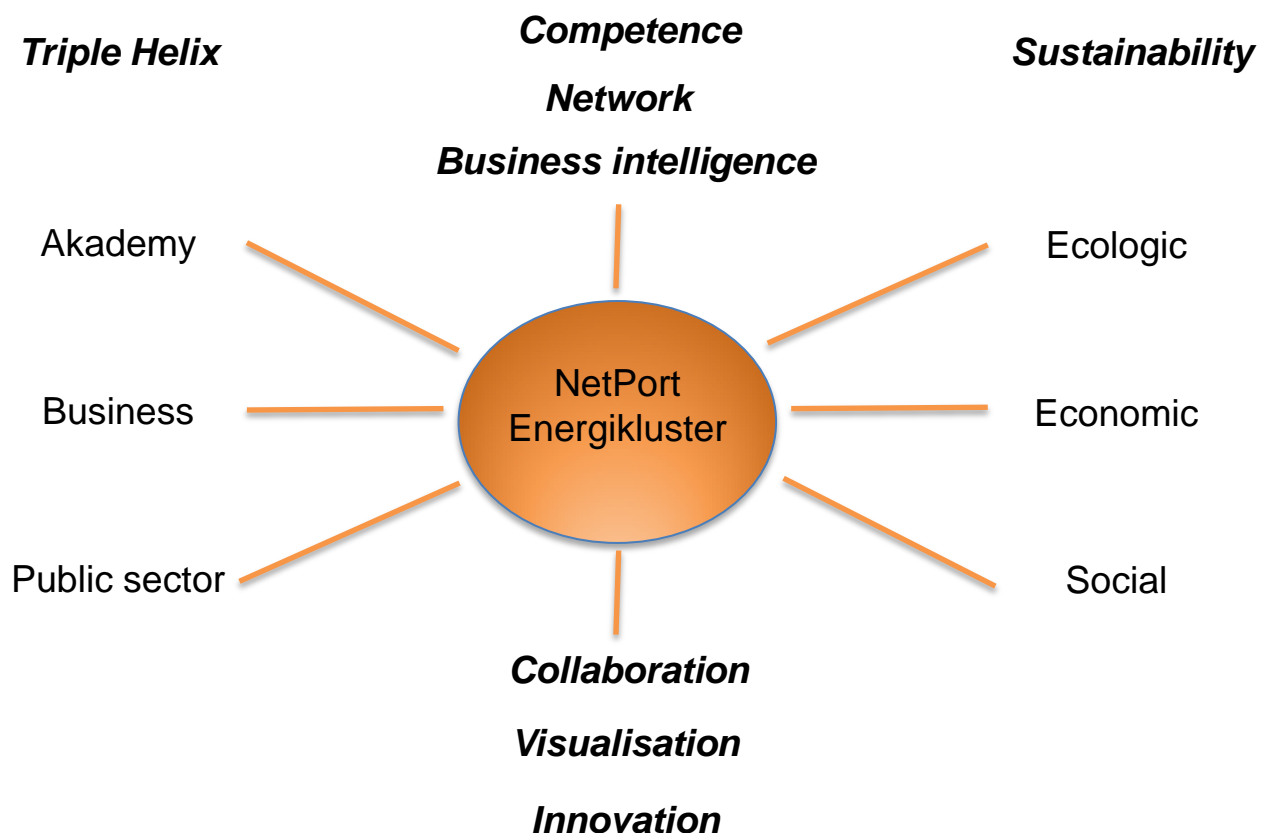

# NetPort Energy Cluster

---

## Purpose:

The purpose with the Cluster is to create an innovative working environment where ideas will be developed into sustainable products and services through cooperation with NetPort Science Park

Sustainability: Social, Ecology and Economy

# NetPort Energycluster model of collaboration

---