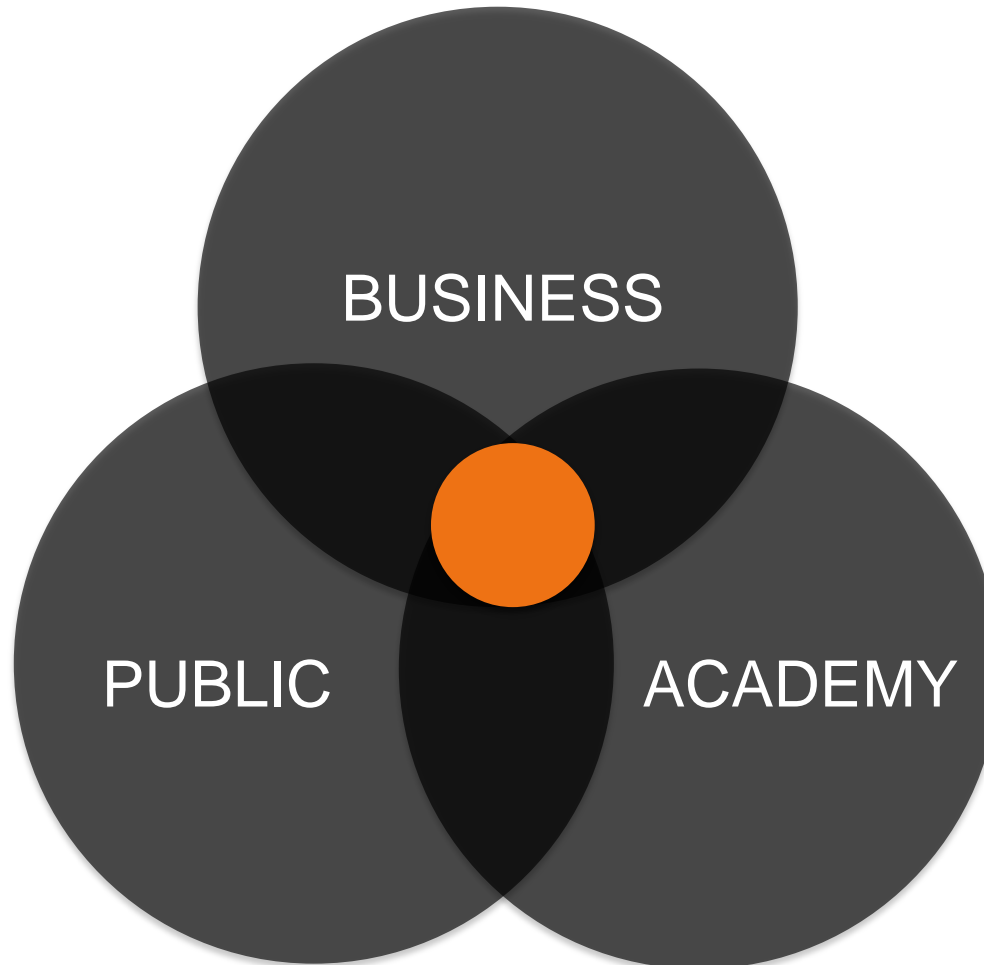

NetPort as a Triple Helix Organisation